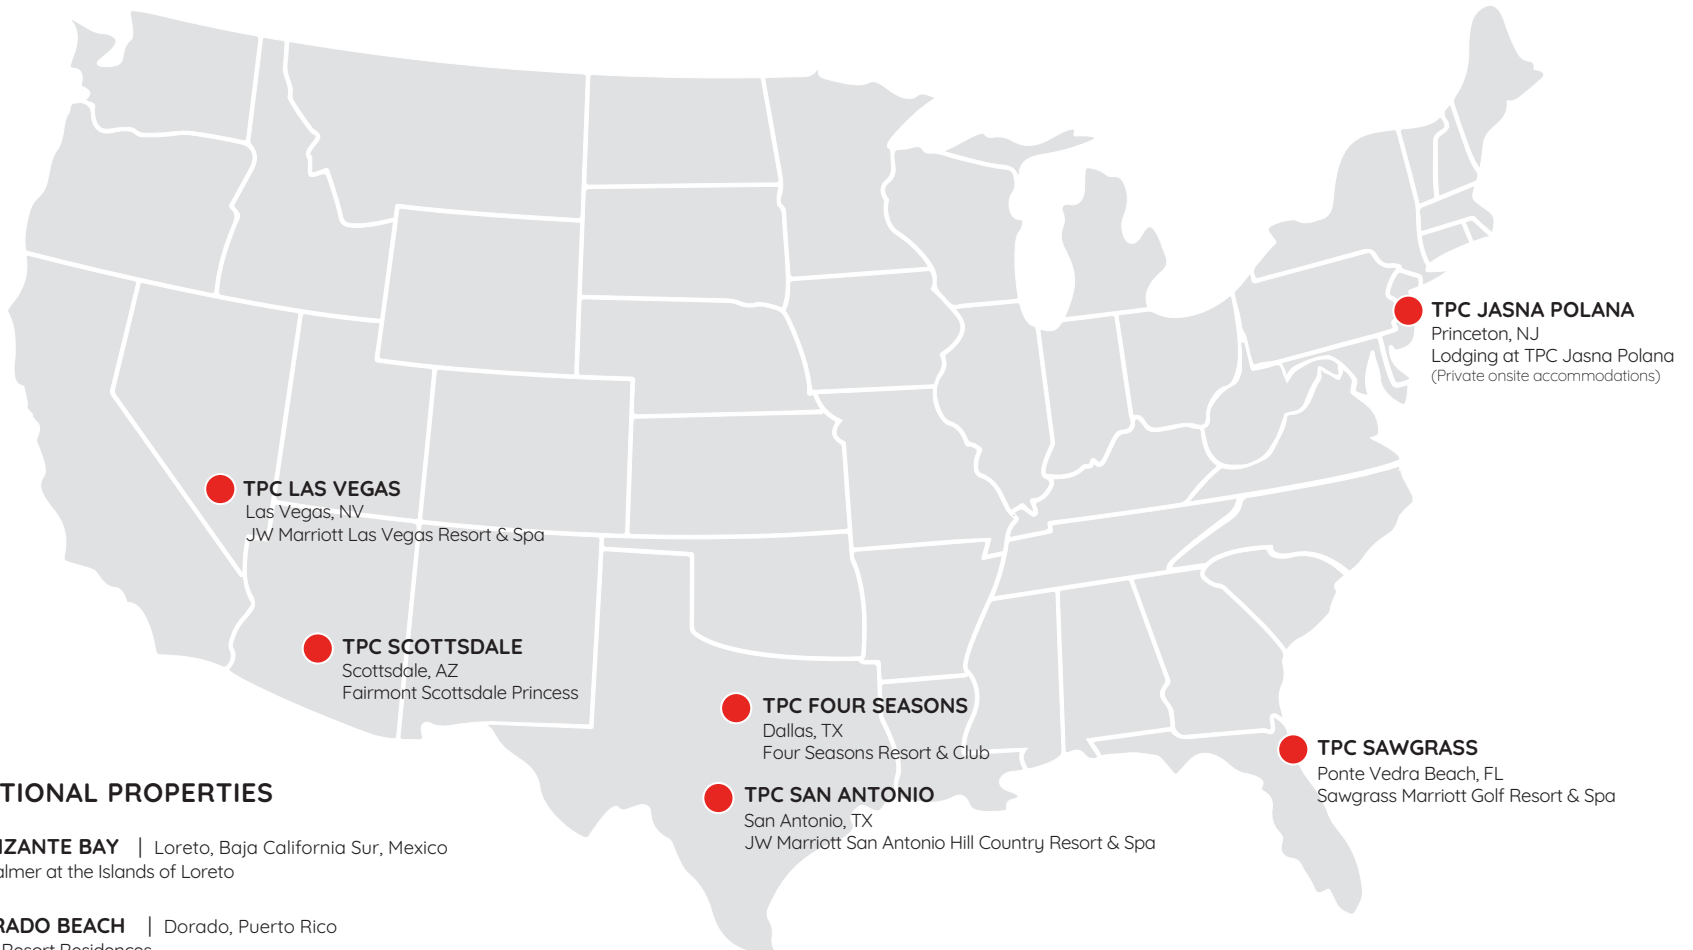

YOUR DESTINATION FOR PGA TOUR® - APPROVED GOLF

● PROPERTIES WITH MEETING SPACE AND ACCOMMODATIONS

INTERNATIONAL PROPERTIES

● **TPC DANZANTE BAY** | Loreto, Baja California Sur, Mexico
Villa del Palmer at the Islands of Loreto

● **TPC DORADO BEACH** | Dorado, Puerto Rico
Plantation Resort Residences
Dorado Beach, a Ritz-Carlton Reserve